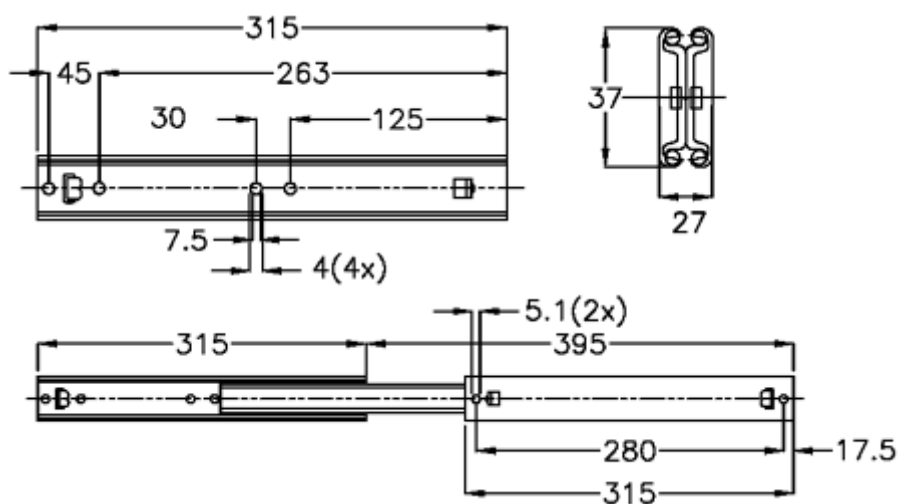

Data Sheet

Article number: 11117056

Description: Thomas Regout Telescopic Slide 117056 DOUBLE FINN, 3-piece
Length 315 mm / load cap. 50 kg / extension 395 mm

Measures

Load capacity bottom mounted = 25

Load capacity side mounted = 50